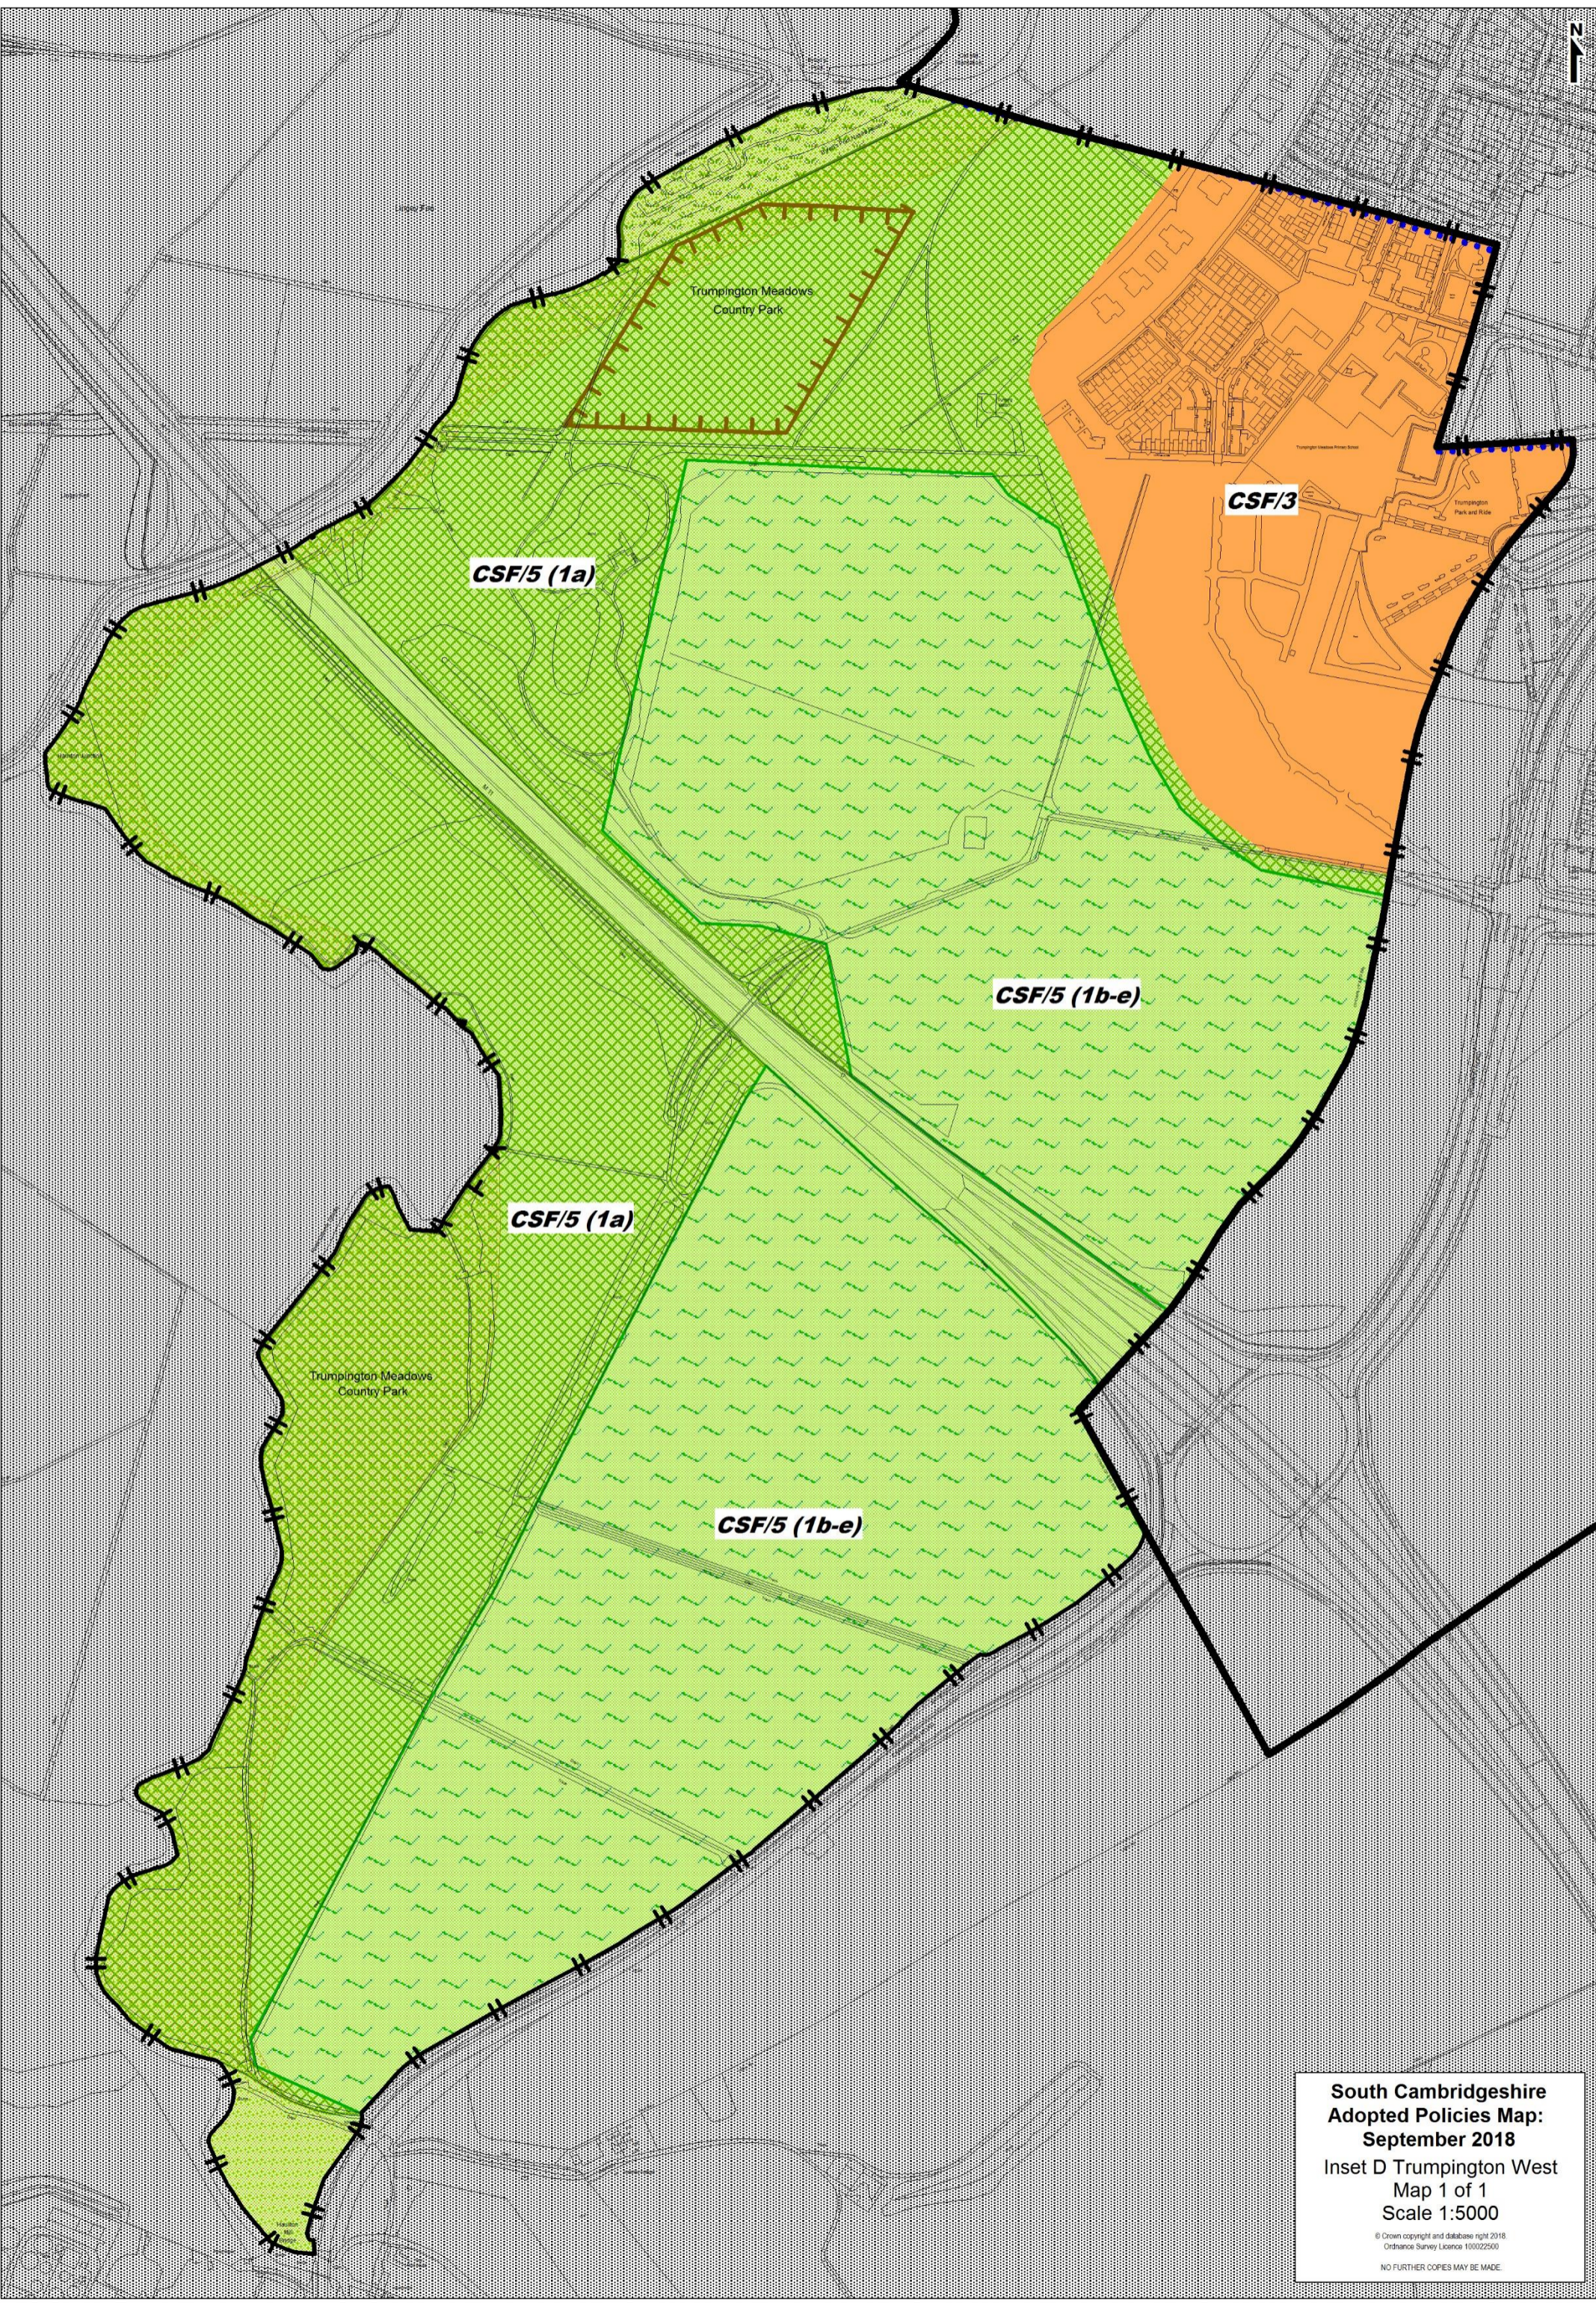

The area of Cambridge East within Cambridge City is included on the Cambridge Local Plan Policies Map

**South Cambridgeshire
Adopted Policies Map:
September 2018**
Inset C Cambridge East
Map 1 of 1
Scale 1:12500
© Crown copyright and database right 2018
Ordnance Survey Licence 100022500
NO FURTHER COPIES MAY BE MADE.

**South Cambridgeshire
Adopted Policies Map:
September 2018**
Inset D Trumpington West
Map 1 of 1
Scale 1:5000
© Crown copyright and database right 2018
Ordnance Survey Licence 100029500
NO FURTHER COPIES MAY BE MADE.